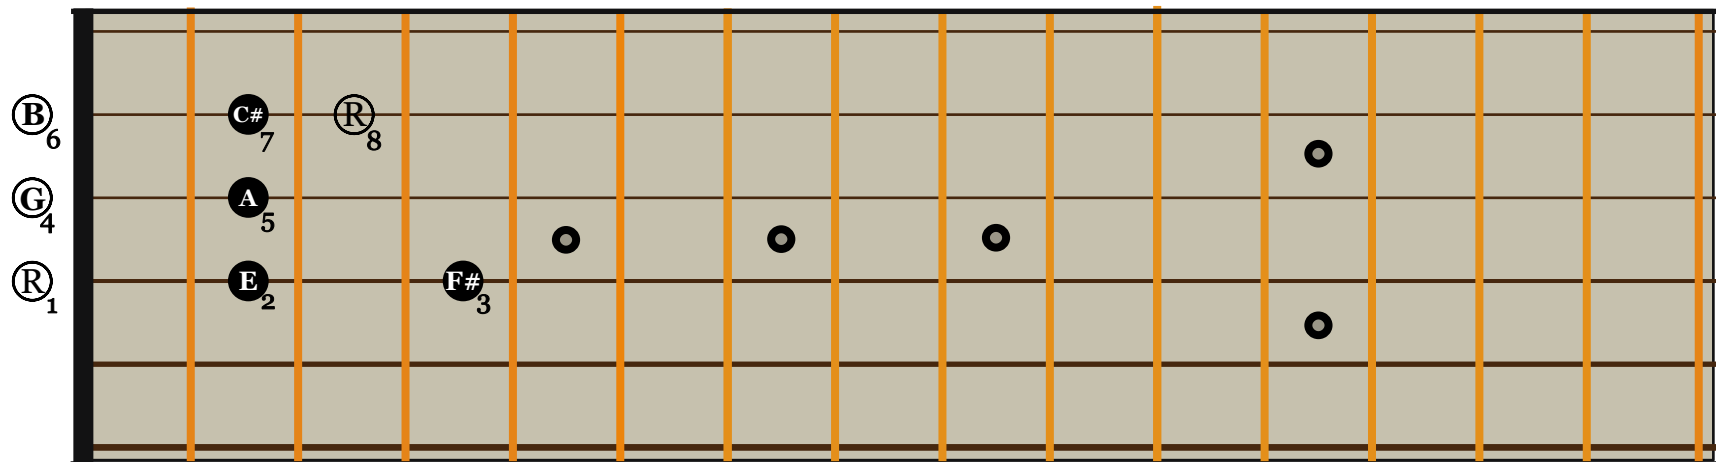

D Major Scale

Guitar 101

Lesson 1

- represents an open string
- represents a fretted position
- Ⓡ represents a "Root Note"

The notes or pitch of any Major Scale can be found by citing in Solfege (Do, Re, Mi, Fa, Sol, La, Ti Do)

The Scale of D Major consists of **D** E **F#** G **A** B C# D (Octave)

1 2 3 4 5 6 7 8

Every Major chord consist of 1 3 5

So, a D Major chord consists of D F# A