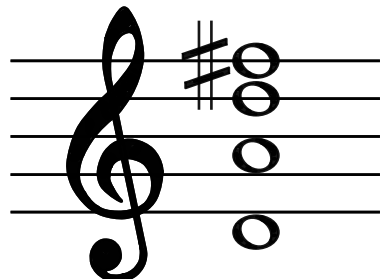

D Major Chord

Guitar 101

The chord diagram shown above is a D Major chord. **Note that 1 2 3 4 5 6 7 8 are represented**

○ represents an open string

● represents a fretted position

Ⓧ represents a "Root Note"

X indicates the string is omitted

D F# A D

The notes or pitch of any Major Scale can be found by citing in Solfege (Do, Re, Mi, Fa, Sol, La, Ti Do)

The Scale of D Major consists of D E F# G A B C# D (Octave)