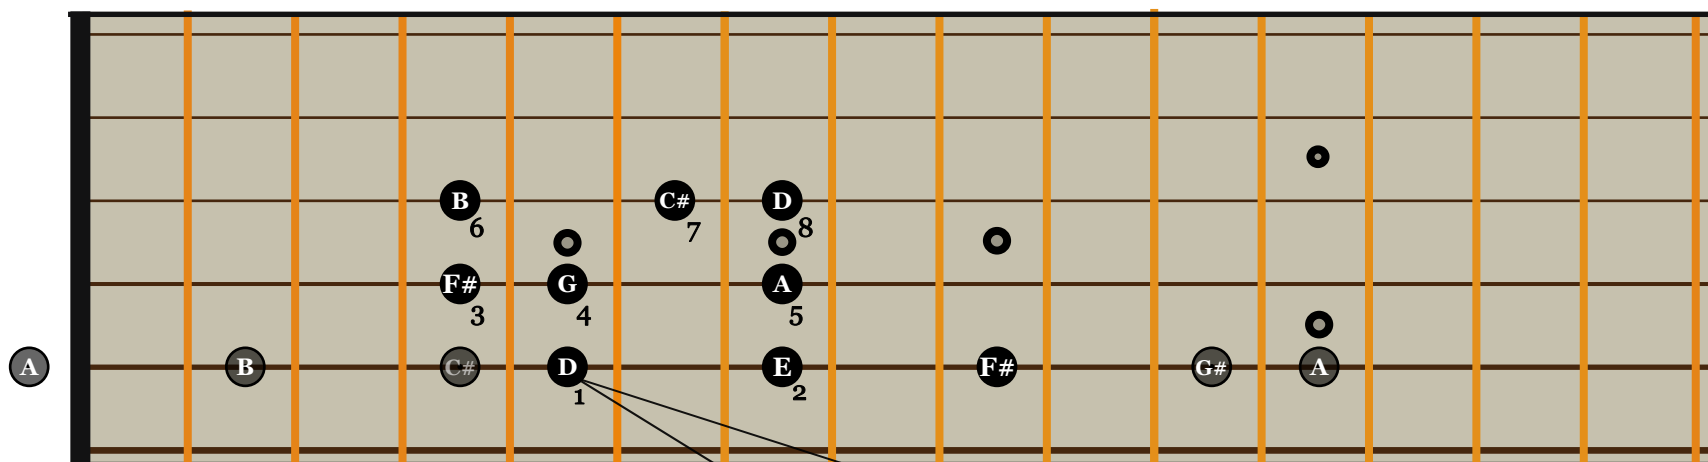

D Major Scale Guitar 101

- represents an open string
- represents a fretted position
- Ⓜ represents a "Root Note"

Ⓜ the Root note D

The notes or pitch of any Major Scale can be found by citing in Solfege (Do, Re, Mi, Fa, Sol, La, Ti Do)

The Scale of D Major consists of **D** E **F#** G **A** B C# D (Octave)

1 2 3 4 5 6 7 8

Every Major chord consist of 1 3 5

So, a D Major chord consists of D F# A