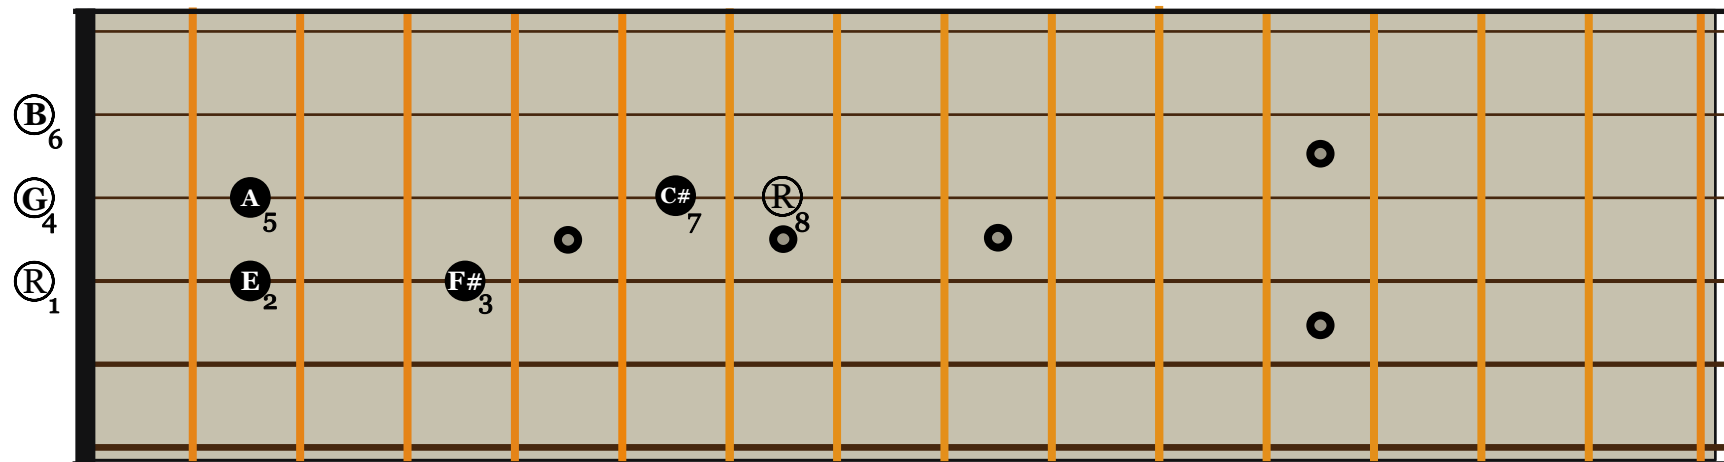

# D Major Scale

# Guitar 101

Lesson 6

The Scale of D Major consists of **D** E **F#** G **A** B **C#** D (Octave)

○ represents an open string

● represents a fretted position

Ⓜ represents a "Root Note"

1 2 3 4 5 6 7 8

Here is the D Major scale purposely set up to move you outside of the box.

After you become familiar with this pattern, end it by playing the D Major chord from Lesson 5.

Challenge yourself by playing each of the different D Major scale patterns you have learned so far,

ending with the D Major chord in the 2nd fret position or the 5th fret position